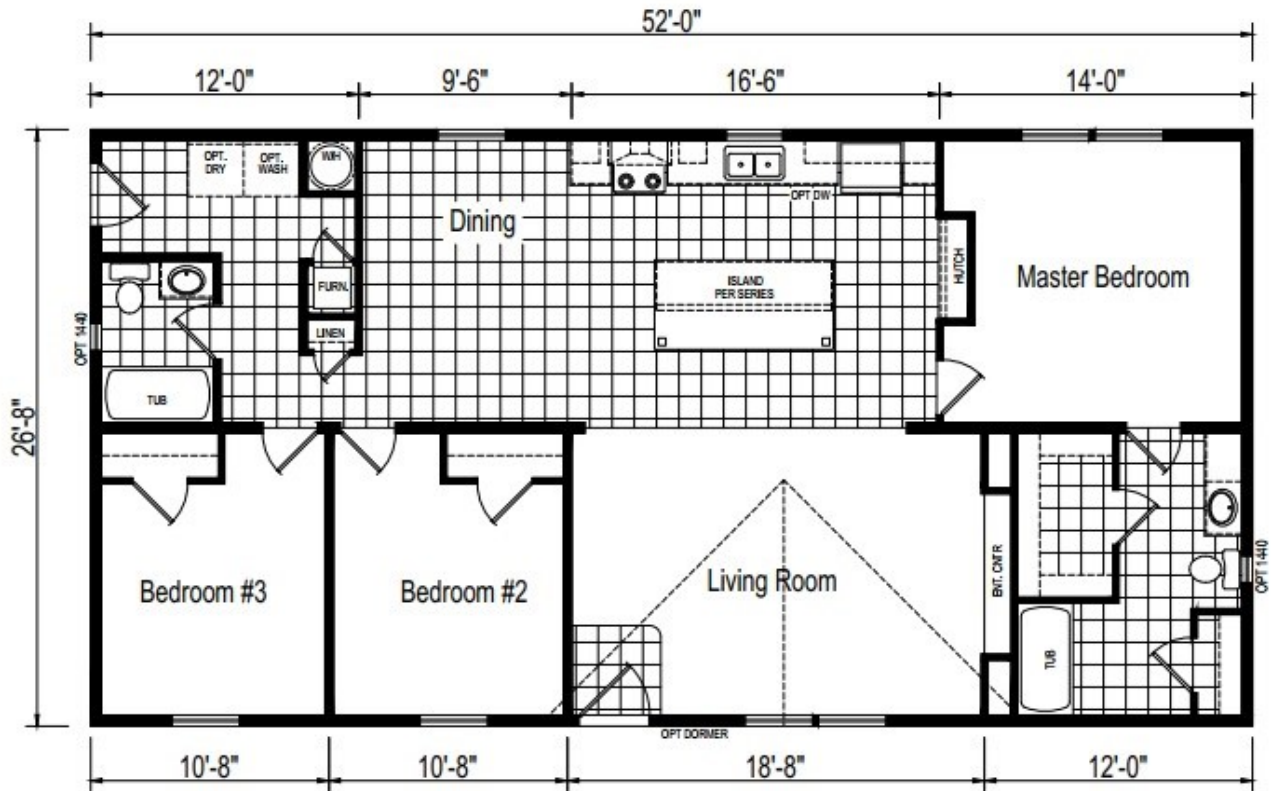

EAGLE RIVER 56J600

*Model Pricing Subject to Change Without Notice Due to Market Volatility

\$151,530 AS SHOWN

\$151,530

ShowcaseHomesOfMaine.com

"Custom Modular Home Builder"

OPTIONS

BASE PRICE - Eagle River 56J600

\$135,897.00

Options:

Maine Package: 40LB Roof (16" O.C.), OSB Sheathing, Ice Guard, Furnace Stack Extension, Furnace Safety Switch, Smoke/CO2 Detectors, Well Circuit Conduit, Wind Wrap	\$3,786.00
Mosaic Tile Backsplash in Kitchen	\$589.00
Double Eave Dormer	\$865.00
Deluxe Siding Upgrade - Shadow Gray	\$780.00
R22 Floor Insulation	\$399.00
R19 Wall Insulation (2"x6" Walls)	STD
R30 Roof Insulation	\$299.00
White Wall Mount Heat Registers	\$50.00
Linoleum Flooring Throughout	\$299.00
Matching Floor Transition Strip @ Mateline	\$132.00
Black Appliance Package (18 cu ft fridge, gas range, dishwasher, microwave over range) *Please note that appliances may not be available at time of order due to widespread shortages; see your sales rep for details	\$990.00
Storm Doors - Installed @ Front and Side Door	\$558.00
Sliding Glass Door @ Dining Room	\$750.00
100AMP Long Box Breaker Panel	\$60.00
Ceiling Fan @ Living Room	\$159.00
All bedrooms pre-wired for customer-supplied ceiling fans; house ships with factory-installed surface mount lights	\$225.00
Can lights @ kitchen	\$255.00
(2) TV Jacks (Master BR and Living Room)	\$50.00
(2) Stem Lights @ Island	\$130.00
(2) Exterior Water Faucets	\$110.00
Ceramic Tile Shower w/ Glass Insert @ Master Bath	\$3,564.00
Stainless Steel Farmers Sink	\$739.00
Single Lever Faucets	\$199.00
Wood Cabinet Doors & Stiles	\$595.00
(2) Glass Inserts for Cabinet Doors	\$50.00
Water Shut Off Valves Throughout	STD
Porcelain Sinks	STD
40 Gallon Elec Water Heater	STD
Options total	\$15,633.00