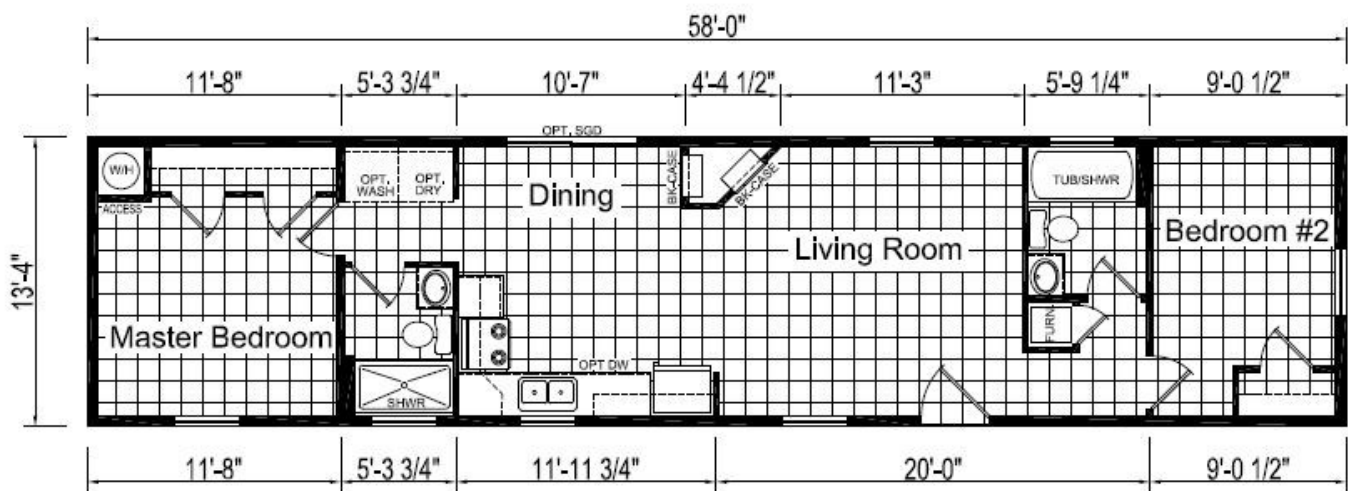

# EAGLE RIVER 62F618HS

718 Wilson St  
Brewer, ME 04412  
(207) 989-2337

\*Model Pricing Subject to Change Without  
Notice Due to Market Volatility

**\$79,339 AS SHOWN**