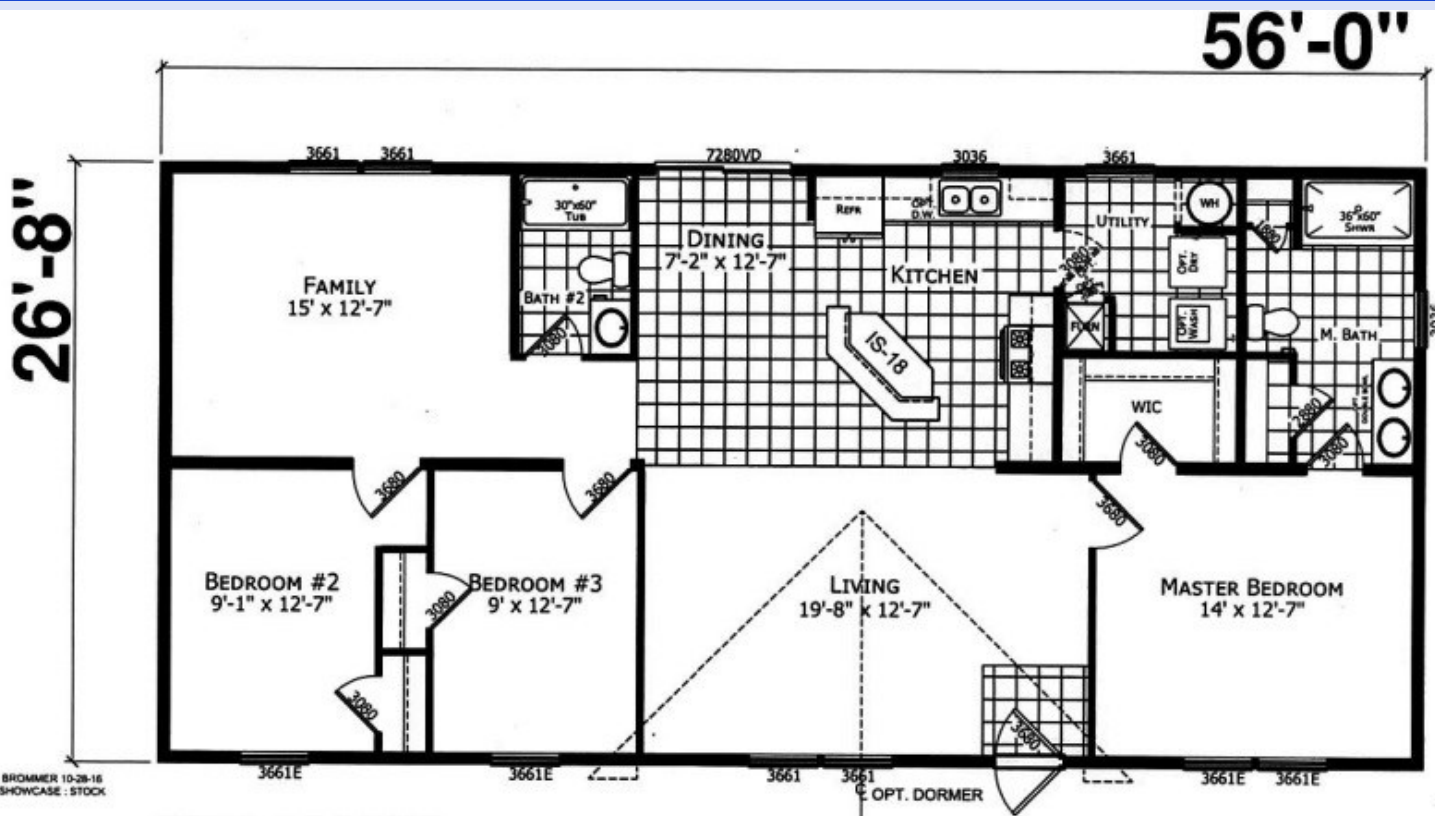

REDMAN 25601

*Model Pricing Subject to Change Without Notice Due to Market Volatility

\$145,873 AS SHOWN

\$145,873

ShowcaseHomesOfMaine.com

"Custom Modular Home Builder"

OPTIONS

BASE PRICE

\$132,088

Options:

Maine Package: 40# Roof (16" O.C.), OSB Sheathing, Ice Guard, Pier Savers, Furnace Safety Switch, Furnace Stack Extension, Extra Conduit for Well Circuit	\$3,372
Black & Stainless Gas Appliance Package: 18 cubic foot fridge, dishwasher, gas range, microwave over range *Please note that appliances may not be available at time of order due to widespread shortages; see your sales rep for details	\$650
Champion 7 Year Limited Warranty: Covers major appliances, central A/C, central heating, plumbing, electrical, and structural (see sales rep for details)	STD
Crescent Counter Edge @ Kitchen	\$320
Glass Tile Backsplash @ Kitchen	\$1,100
Upgrade Molding to 2.75" Throughout	\$365
24' Dormer Over Front Door	\$880
3.5" Window Lineals IPO Shutters	\$150
Linen Closet in Master Bathroom	\$315
R22 Floor Insulation	\$560
R19 Wall Insulation (2"x6" Walls)	STD
R30 Roof Insulation	\$280
Upgraded 086 Gas Gun Furnace	\$435
Perimeter Heat	\$405
40 Gallon Elec Water Heater	\$70
Whole House Water Shut Off	STD
Exterior Water Faucet	\$75
Lino @ Living Room w/ Matching Transition Strip	\$303
Front Storm Door, Factory Installed	\$385
Sliding Glass Door @ Dining Room	\$810
Furnace Door	\$115
Cable TV Jack (2)	\$90
4" Recess LED Can Lights (4)	\$120
Chandelier @ Dining Room	\$135
Ceiling Fan/Light @ Living Room & Family Room	\$460
Stem Lights @ Kitchen Island (2)	\$120
LED Can Lights @ All Bedrooms	\$120
60" Shower w/ Glass Doors @ Master Bathroom	\$355
Farm Sink @ Kitchen	\$595
Porcelain Lavatory Sink @ Hall Bath	\$30
Double Sink Vanity w/ Porcelain Sinks and Lights @ Master Bath	\$205
Upgrade to Single Lever Faucets in Bathrooms	\$105
Real Wood Cabinet Doors and Stiles Throughout	\$270
IS-18 Kitchen Island w/ Raised Bar Top	\$590
Options total	\$13,785
Base plus Options	\$145,873