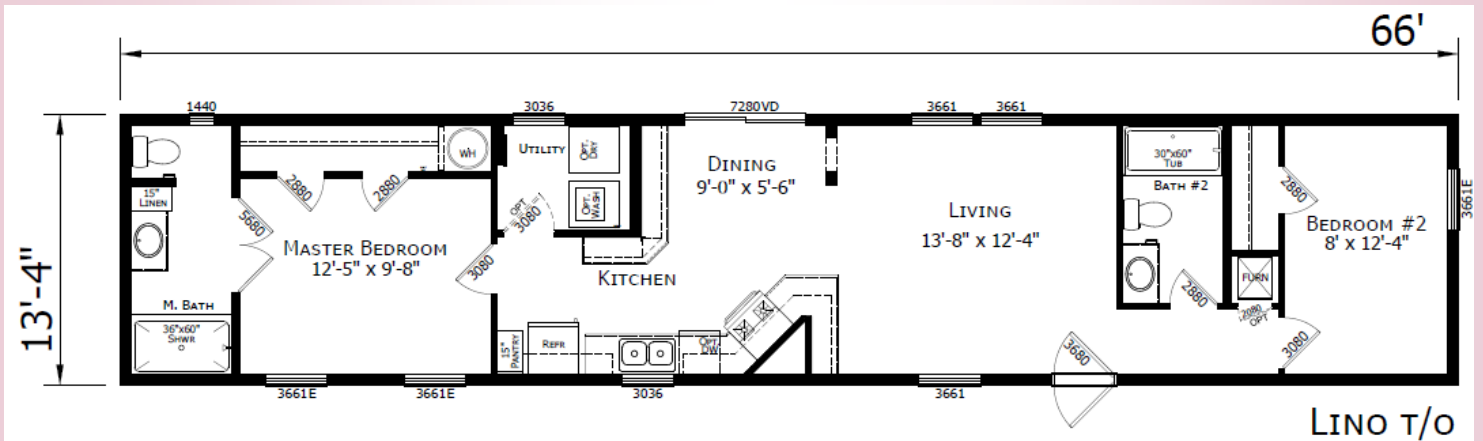

REDMAN 46627 PATIO DOOR

\$87,139 AS SHOWN

\$87,139

ShowcaseHomesOfMaine.com

"Custom Modular Home Builder"

OPTIONS

BASE PRICE

\$78,481.00