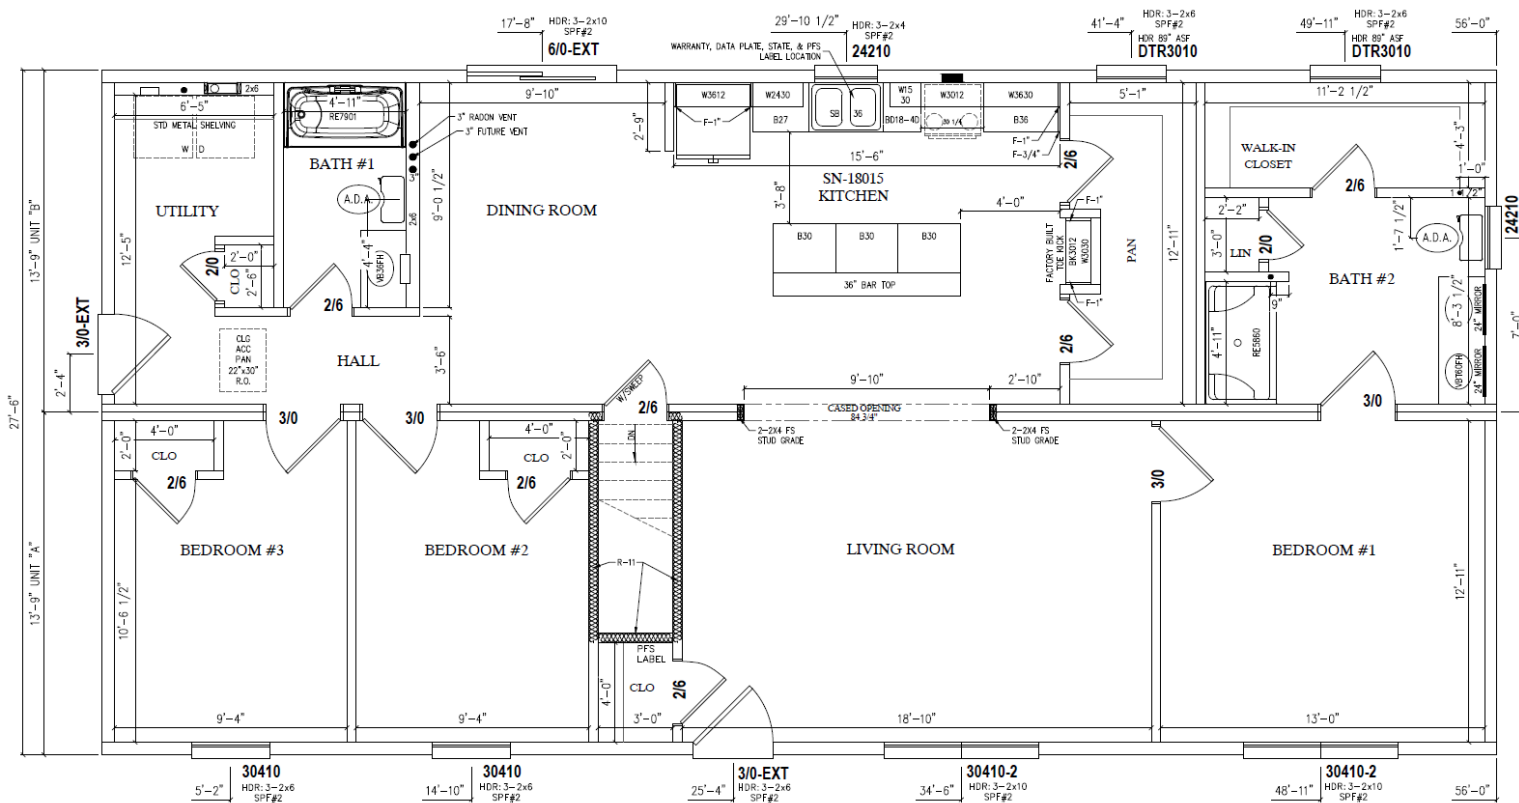

MIDDLEBROOK RANCH

\$221,260 AS SHOWN

Starting Price \$206,612

1,540 SQ FT.

*Model Pricing Subject to Change Without Notice Due to Market Volatility

\$221,260

ShowcaseHomesOfMaine.com

"Custom Modular Home Builder"

Base

R-49 Ceiling Insulation	\$3,080
Cable TV Jacks (4)	\$108
Recess Can Lights @ Kitchen (4)	\$256
LED Light @ Foyer Closet	\$16
Pendant Lights @ Kitchen Island (3)	\$407
Surface Mount Ceiling Lights @ All Bedrooms	\$318
Prep for Fan/Light @ Living Room	\$78
Surface Mount Ceiling Lights @ Pantry and WIC	\$110
Certainteed Mainstreet Autumn Red Siding	\$778
6" White Super Corners	\$253
Harvey Double Hung Low E Windows	\$373
Harvey Transom Windows @ WIC & Pantry w/ GBG	\$1,393
Painted Slabs @ Exterior Doors - Black Emerald	\$225
2 Panel Square Top Interior Doors	\$101
All Interior Doors 36" w/ 7/16" x 1 3/8" Door Stop	\$149
Kitchen Appliance Allowance	\$4,500
Wolf "Grantley" Painted Cabs *Differs from display model, see your sales rep for details	\$266
Basalt Slate Corian Kitchen Counters & Bar Top	\$346
Wolf "Grantley" Painted Bookshelf by Pantry	\$115
Wolf "Grantley" Painted Bathroom Vanities	\$870
Cultured Marble Vanity Tops in Deluxe Color	\$401
Comfort Height, Elongated Toilets	\$154
LED Lighted Mirrors @ Master Bath	\$351
Option Total	\$14,648
	\$221,260