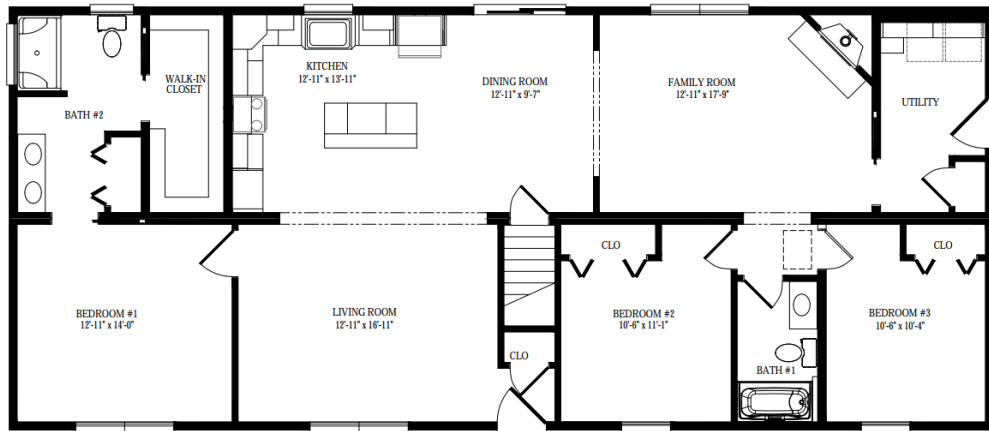

CBS CONCORD RANCH

\$355,574 AS SHOWN

Starting Price \$249,740 1,760 SQ FT.

*Model Pricing Subject to Change Without Notice Due to Market Volatility

ShowcaseHomesOfMaine.com

"Custom Modular Home Builder"

Base:	\$249,740	Gas Fireplace, 35" w/ Electronic Ignition, Blower,	
R-49 Ceiling Insulation	\$3,520	Gas Logs, Brick Liner, Remote Control	\$5,069
Power Panel Coil Extension	\$381	Blocking Above Fireplace for Wall Mount TV	\$26
TV Jacks @ Living Rm, All Bedrooms (4)	\$54	Shaw Pro Series Luxury Vinyl Plank Flooring @	
Recess Power & HDMI for Wall Mount TV @ Family Rm	\$232	Kitchen, Dining Rm, Utility Rm, Living Rm, Family Rm, Foyer - Ivory Oak	\$7,390
(5) LED Recess Can Lights at Kitchen Box, Blocking, Wiring for Paddle Fan Lights @ Living Rm and Family Rm (Fans Supplied by Customer)	\$415	Lino w/ 1/4" Smooth CDX Plywood Underlay @	\$409
Brushed Nickel Surface Mount Lights @ All Bedrooms	\$157	Fluted, Angled Maple Molding @ Kitchen Sink	\$241
Additional Exterior Light @ Front Door	\$318	Base End Panel Fillers @ Dishwasher	\$108
Additional Switch & Wire for On Site Porch Lighting	\$63	Pull-Out Waste Basket and Recycling Bin @ Island	\$371
(2) Pendant Lights @ Kitchen Island	\$72	90" Utility Cabinet with Shelf Kit	\$1,514
Lighting for Master Bedroom Walk-In Closet	\$271	Staggered Height Wall Cabinets	\$1,229
Certainteed Monogram Vinyl Siding Deluxe Color w/ Matching J Channel - Pacific Blue	\$107	Tall End Filler Panel @ Fridge (Req w/ Staggered Wall Cabinets)	\$555
6" "Super Corner" Colonial White Corner Posts	\$1,943	Lungarno Glass Mosaic Tile Backsplash, Triton w/ Bright White Grout	\$2,403
Ice & Water Shield on Entire Roof	\$253	Pental Quartz Counter w/ Corner Seam, Cascade White w/ Eased Edge @ Kitchen, Island, Utility Rm (*Please note color on brochure differs from display model, see sales person for details)	\$6,754
Harvey Double Hung Low-E Argon Windows w/ Black Exterior Color and Matching Grills	\$942	Stainless Steel Undermount Sink	\$294
Harvey Safety Glass Transom Window @ Master Bath	\$6,811	Moen Voss 9125RS Pull Out Kitchen Faucet	\$420
Harvey 3" White Lineals @ Each Window	\$944	Stainless Steel Kitchen Appliance Package: GFE24JS Fridge, JB645R Range, GDF510PS Dishwasher, JVM3162R Microwave	\$5,286
Harvey Vinyl Patio Door w/ Black Exterior Color and Matching Grills Keyed to Match	\$2,589	Additional Base and Wall Cabs @ Utility Room	\$1,091
36" Solid Core 2 Panel Arch Top Interior Doors	\$1,155	Mansfield Elongated, Comfort Height Toilets w/ Soft Close @ Both Bathrooms	\$228
(3) Solid Core 2 Panel Arch Top Pocket Doors	\$3,222	Nickel Bath Accessories @ Both Bathrooms	\$218
Craftsman Style Interior Trim Package w/ 1x4 Legs and 1x6 Headers (White)	\$2,128	Glass Bypass Doors for 60" Shower @ Master Bath	\$787
Colonial Base Molding, Finger Joint Pine (White)	\$6,721	Saddle Truss Porch w/ Deck: 6'x36' PT Construction Deck w/ TREX Clamshell Gray Composite Decking, White Posts, RDI White Vinyl Railings w/ Black Balusters, White Azek	\$35,000
Bifold Closet Doors (3)	\$1,064	Total Options:	\$105,834
Crown Molding 4 5/8" @ Living Rm, Family Rm, Kitchen, Dining Rm	\$80		
Arch Doorway @ Family Room	\$866		
Raised Cased Opening - Raise to 85"	\$353		
Battlefield Flush Style Pine Mantle (White) *may differ from model, see your sales rep	\$228		
	\$1,552		