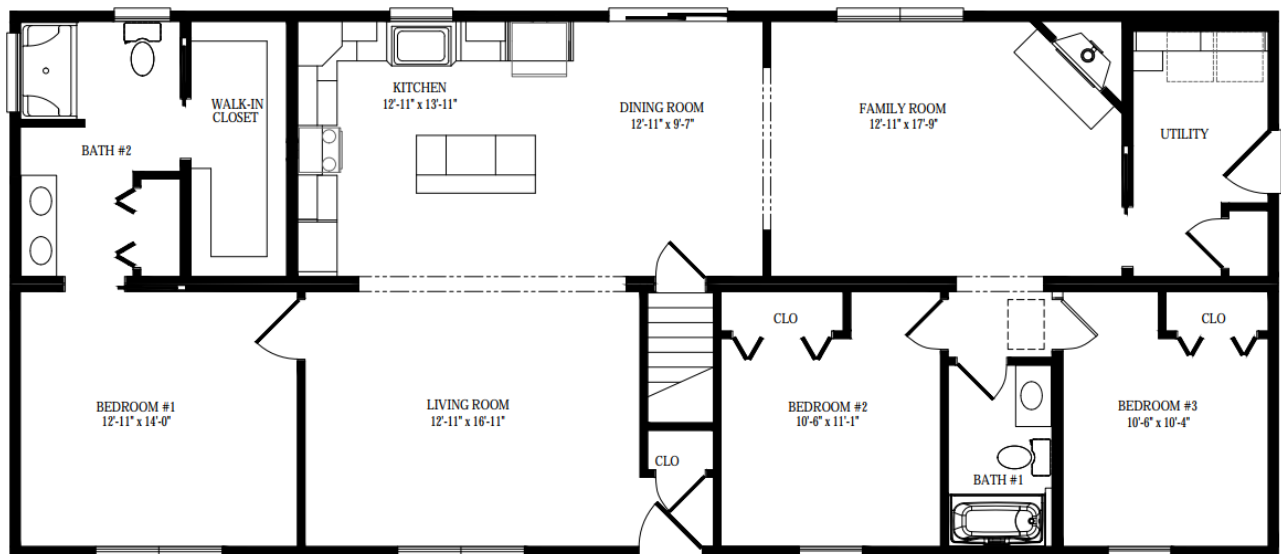

CBS CONCORD RANCH

\$355,574 AS SHOWN

Starting Price \$249,740 1,760 SQ FT.

*Model Pricing Subject to Change Without Notice Due to Market Volatility

ShowcaseHomesOfMaine.com

"Custom Modular Home Builder"

Base:	\$249,740	Gas Fireplace, 35" w/ Electronic Ignition, Blower,	
R-49 Ceiling Insulation	\$3,520	Gas Logs, Brick Liner, Remote Control	\$5,069
Power Panel Coil Extension	\$381	Blocking Above Fireplace for Wall Mount TV	\$26
TV Jacks @ Living Rm, All Bedrooms (4)	\$54	Shaw Pro Series Luxury Vinyl Plank Flooring @	
Recess Power & HDMI for Wall Mount TV @ Family Rm	\$232	Kitchen, Dining Rm, Utility Rm, Living Rm, Family Rm, Foyer - Ivory Oak	\$7,390
(5) LED Recess Can Lights at Kitchen Box, Blocking, Wiring for Paddle Fan Lights @ Living Rm and Family Rm (Fans Supplied by Customer)	\$415	Lino w/ 1/4" Smooth CDX Plywood Underlay @	\$409
Brushed Nickel Surface Mount Lights @ All Bedrooms	\$157	Fluted, Angled Maple Molding @ Kitchen Sink	\$241
Additional Exterior Light @ Front Door	\$318	Base End Panel Fillers @ Dishwasher	\$108
Additional Switch & Wire for On Site Porch Lighting	\$63	Pull-Out Waste Basket and Recycling Bin @ Island	\$371
(2) Pendant Lights @ Kitchen Island	\$72	90" Utility Cabinet with Shelf Kit	\$1,514
Lighting for Master Bedroom Walk-In Closet	\$271	Staggered Height Wall Cabinets	\$1,229
Certainteed Monogram Vinyl Siding Deluxe Color w/ Matching J Channel - Pacific Blue	\$107	Tall End Filler Panel @ Fridge (Req w/ Staggered Wall Cabinets)	\$555
6" "Super Corner" Colonial White Corner Posts	\$1,943	Lungarno Glass Mosaic Tile Backsplash, Triton w/ Bright White Grout	\$2,403
Ice & Water Shield on Entire Roof	\$253	Pental Quartz Counter w/ Corner Seam, Cascade White w/ Eased Edge @ Kitchen, Island, Utility Rm (*Please note color on brochure differs from display model, see sales person for details)	\$6,754
Harvey Double Hung Low-E Argon Windows w/ Black Exterior Color and Matching Grills	\$942	Stainless Steel Undermount Sink	\$294
Harvey Safety Glass Transom Window @ Master Bath	\$6,811	Moen Voss 9125RS Pull Out Kitchen Faucet	\$420
Harvey 3" White Lineals @ Each Window	\$944	Stainless Steel Kitchen Appliance Package: GFE24JS Fridge, JB645R Range, GDF510PS Dishwasher, JVM3162R Microwave	\$5,286
Harvey Vinyl Patio Door w/ Black Exterior Color and Matching Grills Keyed to Match	\$2,589	Additional Base and Wall Cabs @ Utility Room	\$1,091
36" Solid Core 2 Panel Arch Top Interior Doors	\$1,155	Mansfield Elongated, Comfort Height Toilets w/ Soft Close @ Both Bathrooms	\$228
(3) Solid Core 2 Panel Arch Top Pocket Doors	\$3,222	Nickel Bath Accessories @ Both Bathrooms	\$218
Craftsman Style Interior Trim Package w/ 1x4 Legs and 1x6 Headers (White)	\$2,128	Glass Bypass Doors for 60" Shower @ Master Bath	\$787
Colonial Base Molding, Finger Joint Pine (White)	\$6,721	Saddle Truss Porch w/ Deck: 6'x36' PT Construction Deck w/ TREX Clamshell Gray Composite Decking, White Posts, RDI White Vinyl Railings w/ Black Balusters, White Azek	\$35,000
Bifold Closet Doors (3)	\$1,064	Total Options:	\$105,834
Crown Molding 4 5/8" @ Living Rm, Family Rm, Kitchen, Dining Rm	\$80		
Arch Doorway @ Family Room	\$866		
Raised Cased Opening - Raise to 85"	\$353		
Battlefield Flush Style Pine Mantle (White) *may differ from model, see your sales rep	\$228		
	\$1,552		