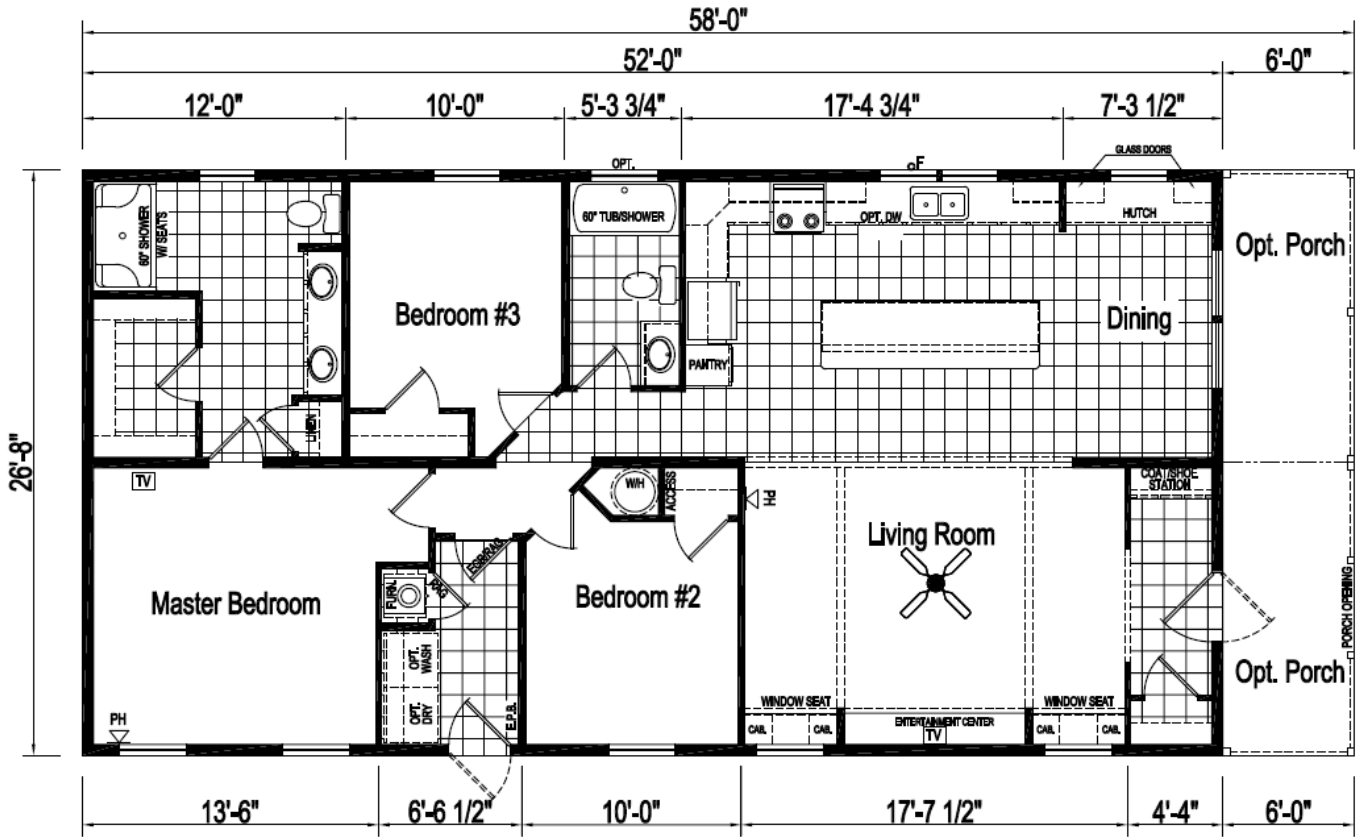

EAGLE RIVER 56J1068

PORCH MODEL

*Model Pricing Subject to Change Without Notice Due to Market Volatility

\$154,303 AS SHOWN

\$154,303

ShowcaseHomesOfMaine.com

"Custom Modular Home Builder"

OPTIONS

BASE PRICE - Eagle River 56J1068

\$136,034.00

Options:

Maine Package: 40LB Roof (16" O.C.), OSB Sheathing, Ice Guard, Furnace Stack Extension, Furnace Safety Switch, Smoke/CO2 Detectors, Well Circuit Conduit, Wind Wrap	\$4,466.00
Hickory Flat Panel Cabinets w/ Real Wood Doors and Stiles	\$790.00
6 Foot Porch with White Vinyl Railings	\$5,850.00
Tile Backsplash (One Row)	\$394.00
Rounded Edge "Rivergold" Kitchen Counters	\$115.00
Rounded Edge "Knotty Maple" Island Top	\$45.00
Dublin Green Deluxe Vinyl Siding w/ White Corners	\$840.00
R-22 Floor Insulation	\$399.00
R-19 Wall Insulation (2"x6" Walls)	STD
R-30 Roof Insulation	\$299.00
White Wall Mount Heat Registers	\$50.00
Black Appliance Package (18 cu ft fridge, gas range, dishwasher, microwave over range) *Please note that appliances may not be available at time of order due to widespread shortages; see your sales rep for details	\$984.00
Storm Doors @ Front and Rear Exterior Doors	\$558.00
Extra Interior Door @ Utility Room	\$135.00
Transom Window @ Hall Bath	\$90.00
100 AMP Long Box Electrical Panel	\$60.00
Extra Interior Receptacle - Living Room Floor	\$85.00
Ceiling Fan @ Living Room	\$196.00
(8) Additional Recess Cans	\$408.00
(2) Phone Jacks	\$50.00
(2) Cable TV Jacks	\$25.00
(3) Stem Lights @ Island	\$195.00
40 Gallon Elec Water Heater	STD
Water Shut-Offs @ All Fixtures	STD
Exterior Water Faucet	\$55.00
1PC 60" Shower w/ Door @ Master Bath	\$279.00
Tub Drape @ Hall Bath	\$60.00
Single Lever Metal Faucet Package	\$199.00
Stainless Steel Farm Sink w/ Spring Faucet	\$349.00
Adjustable Overhead Kitchen Cabinet Shelves	\$60.00
Glass Insert for Cabinet Doors (2)	\$50.00
(2) Faux Wood Beams	\$658.00
Bench Seat	\$390.00
Cornice Boards @ Living Room Windows	\$135.00